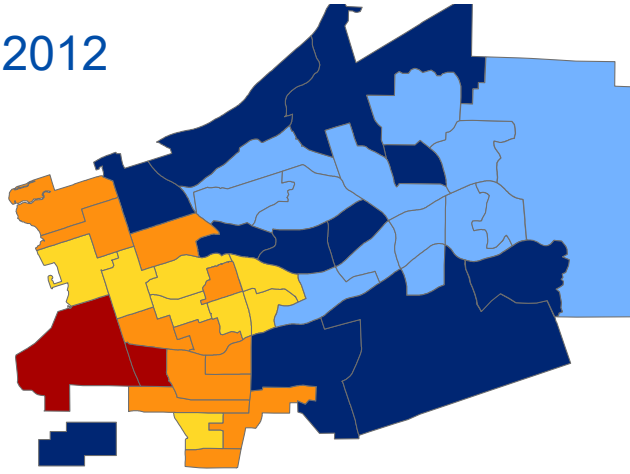

CHULA VISTA ELEMENTARY SCHOOL DISTRICT

Obesity Study 2010-2018

2010

2012

2014

2016

2018

Obesity Rates

Percent Obese by School of Attendance