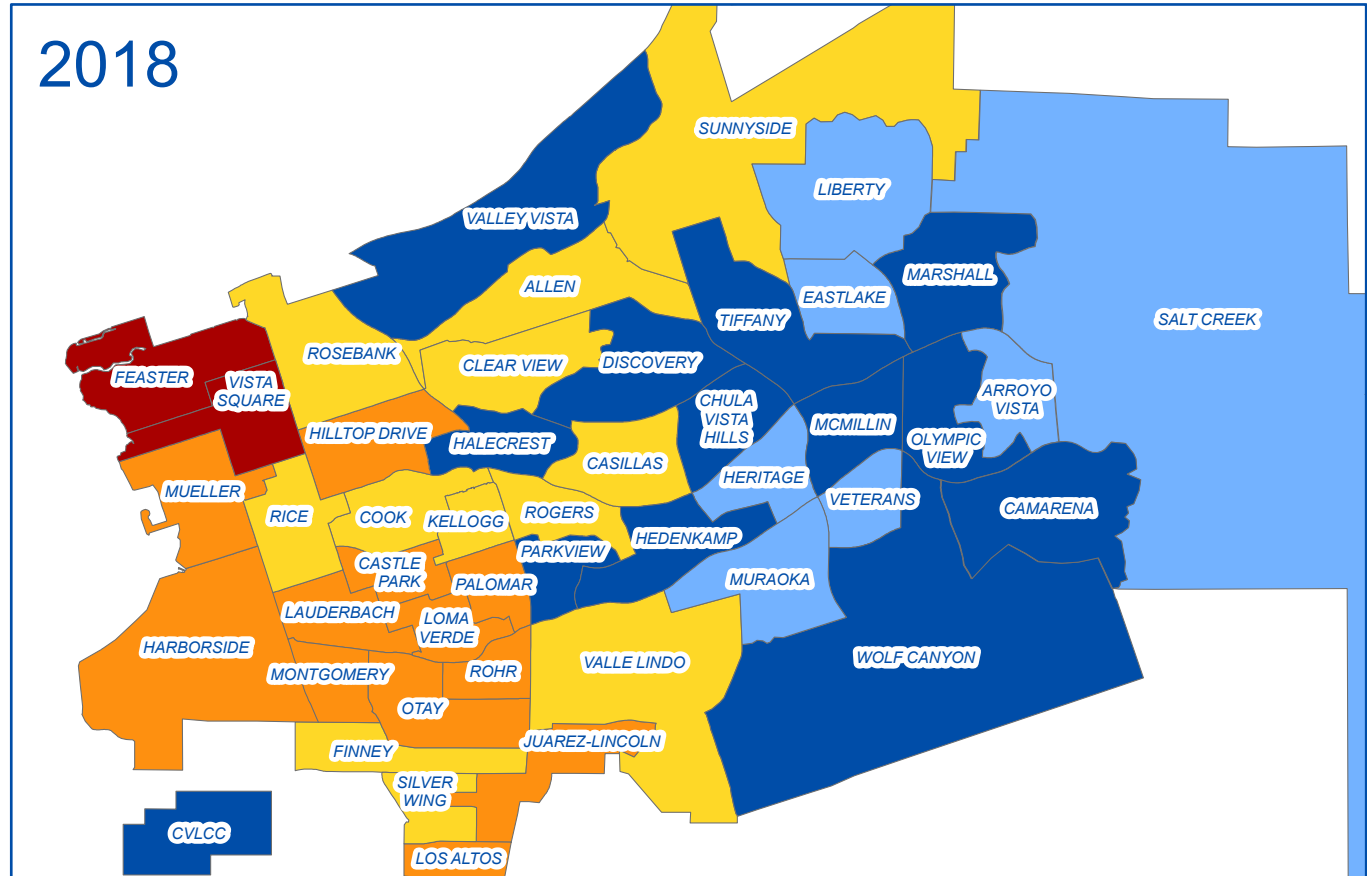

CHULA VISTA ELEMENTARY SCHOOL DISTRICT

Obesity Study 2010-2018

2010

2012

2014

2016

2018

Obesity Rates