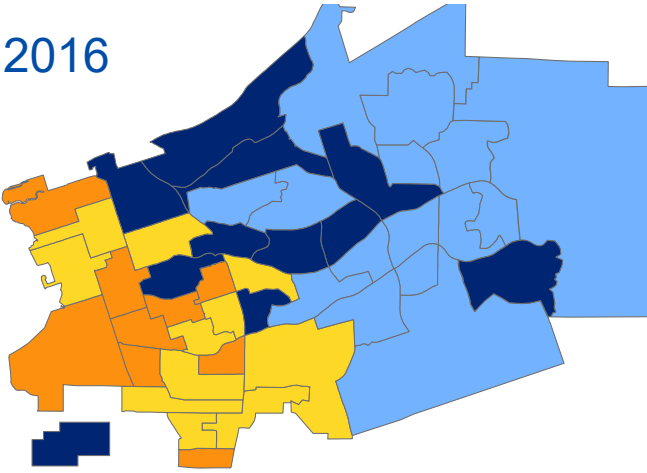

CHULA VISTA ELEMENTARY SCHOOL DISTRICT

Obesity Study 2010-2018

2010

2012

2014

2016

2018

Obesity Rates

Percent Obese by School of Attendance