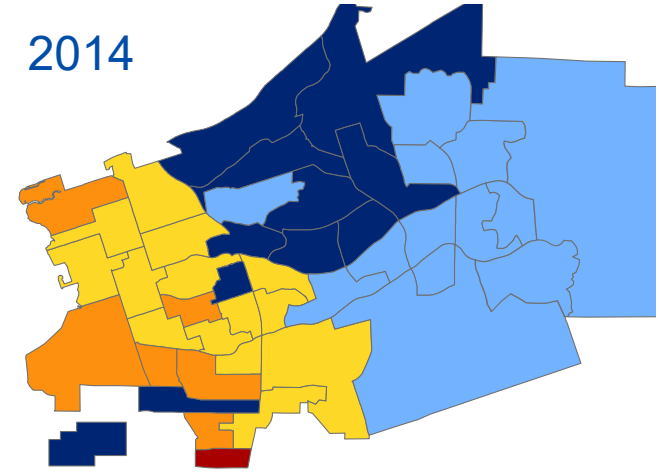

CHULA VISTA ELEMENTARY SCHOOL DISTRICT

Obesity Study 2010-2018

2010

2012

2014

2016

2018

Obesity Rates

Percent Obese by School of Attendance